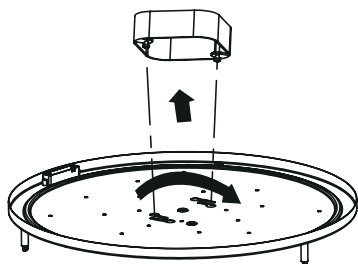

3Way CCT Adjustable 15" Flush Mount Fixture

24W REPLACES 125W

Features:

- Adjustable CCT: 3000K , 4000K or 5000K
- Construction: Iron with white PMMA diffuser
- Input voltage: AC 120V 60/50Hz
- Twin high guage steel rings surround a smooth white PMMA diffuser for low glow
- %10-%100 dimming capability, This fixture is compatible with most leading and trailing edge TRIAC dimmers
- High performance, easy to install residential grade flush mount solution that offers good output, energy-efficiency and streamlined design
- Color rendering index: 80
- Lifetime rated for greater than 50,000 hours
- Beam angle °120

Installation (Junction Box)

FIG 4