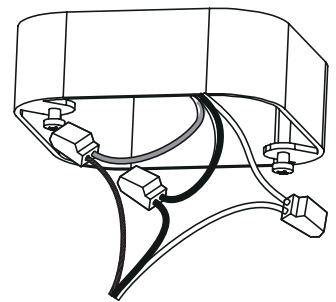

3Way CCT Adjustable 15" Flush Mount Fixture

24W REPLACES 125W

Features:

- Adjustable CCT: 3000K , 4000K or 5000K
- Construction: Iron with white PMMA diffuser
- Input voltage: AC 120V 60/50Hz
- Twin high guage steel rings surround a smooth white PMMA diffuser for low glow
- %10-%100 dimming capability, This fixture is compatible with most leading and trailing edge TRIAC dimmers
- High performance, easy to install residential grade flush mount solution that offers good output, energy-efficiency and streamlined design
- Color rendering index: 80
- Lifetime rated for greater than 50,000 hours
- Beam angle °120

Installation (Junction Box)

FIG 3