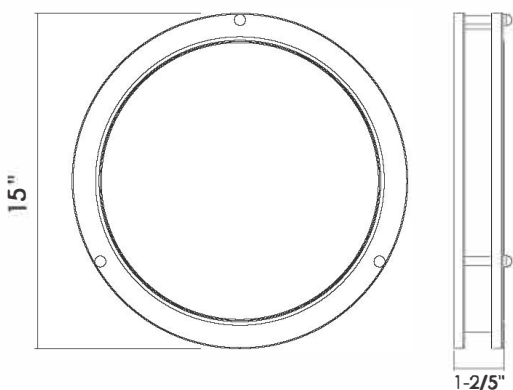

3Way CCT Adjustable 15" Flush Mount Fixture

24W REPLACES 125W

15 inches

Power: 24W

Specification

Model No.:	Size	Power	Brightness	Color Temperature	Input Voltage	Life Time
RF15W24-120-D-3Way	15" x 2.5"	24 W	2000 LM	3000K/4000K/5000K	120V	50/000H

Dimensions

3Way CCT Adjustable 15" Flush Mount Fixture

24W REPLACES 125W

Features:

- Adjustable CCT: 3000K , 4000K or 5000K
- Construction: Iron with white PMMA diffuser
- Input voltage: AC 120V 60/50Hz
- Twin high guage steel rings surround a smooth white PMMA diffuser for low glow
- %10-%100 dimming capability, This fixture is compatible with most leading and trailing edge TRIAC dimmers
- High performance, easy to install residential grade flush mount solution that offers good output, energy-efficiency and streamlined design
- Color rendering index: 80
- Lifetime rated for greater than 50,000 hours
- Beam angle °120