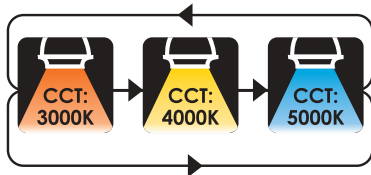

3Way CCT Adjustable 15" Flush Mount Fixture

24W REPLACES 125W

15 inches

Power: 24W

Specification

Model No.:	Size	Power	Brightness	Color Temperature	Input Voltage	Life Time
RF15W24-120-D-3Way	15" x 2.5"	24 W	2000 LM	3000K/4000K/5000K	120V	50/000H

Dimensions

3Way CCT Adjustable 15" Flush Mount Fixture

24W REPLACES 125W

Features:

- Adjustable CCT: 3000K , 4000K or 5000K
- Construction: Iron with white PMMA diffuser
- Input voltage: AC 120V 60/50Hz
- Twin high guage steel rings surround a smooth white PMMA diffuser for low glow
- %10-%100 dimming capability, This fixture is compatible with most leading and trailing edge TRIAC dimmers
- High performance, easy to install residential grade flush mount solution that offers good output, energy-efficiency and streamlined design
- Color rendering index: 80
- Lifetime rated for greater than 50,000 hours
- Beam angle °120