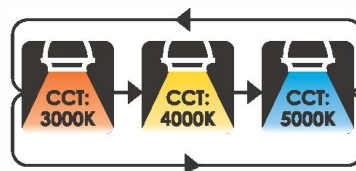

3Way CCT Adjustable 15" Flush Mount Fixture

24W REPLACES 125W

15 inches

Power: 24W

Specification

Model No.:	Size	Power	Brightness	Color Temperature	Input Voltage	Life Time
RF15W24-120-D-3Way	15" x 2.5"	24 W	2000 LM	3000K/4000K/5000K	120V	50/000H

Dimensions

3Way CCT Adjustable 15" Flush Mount Fixture

24W REPLACES 125W

Features:

- Adjustable CCT: 3000K , 4000K or 5000K
- Construction: Iron with white PMMA diffuser
- Input voltage: AC 120V 60/50Hz
- Twin high guage steel rings surround a smooth white PMMA diffuser for low glow
- %10-%100 dimming capability, This fixture is compatible with most leading and trailing edge TRIAC dimmers
- High performance, easy to install residential grade flush mount solution that offers good output, energy-efficiency and streamlined design
- Color rendering index: 80
- Lifetime rated for greater than 50,000 hours
- Beam angle °120